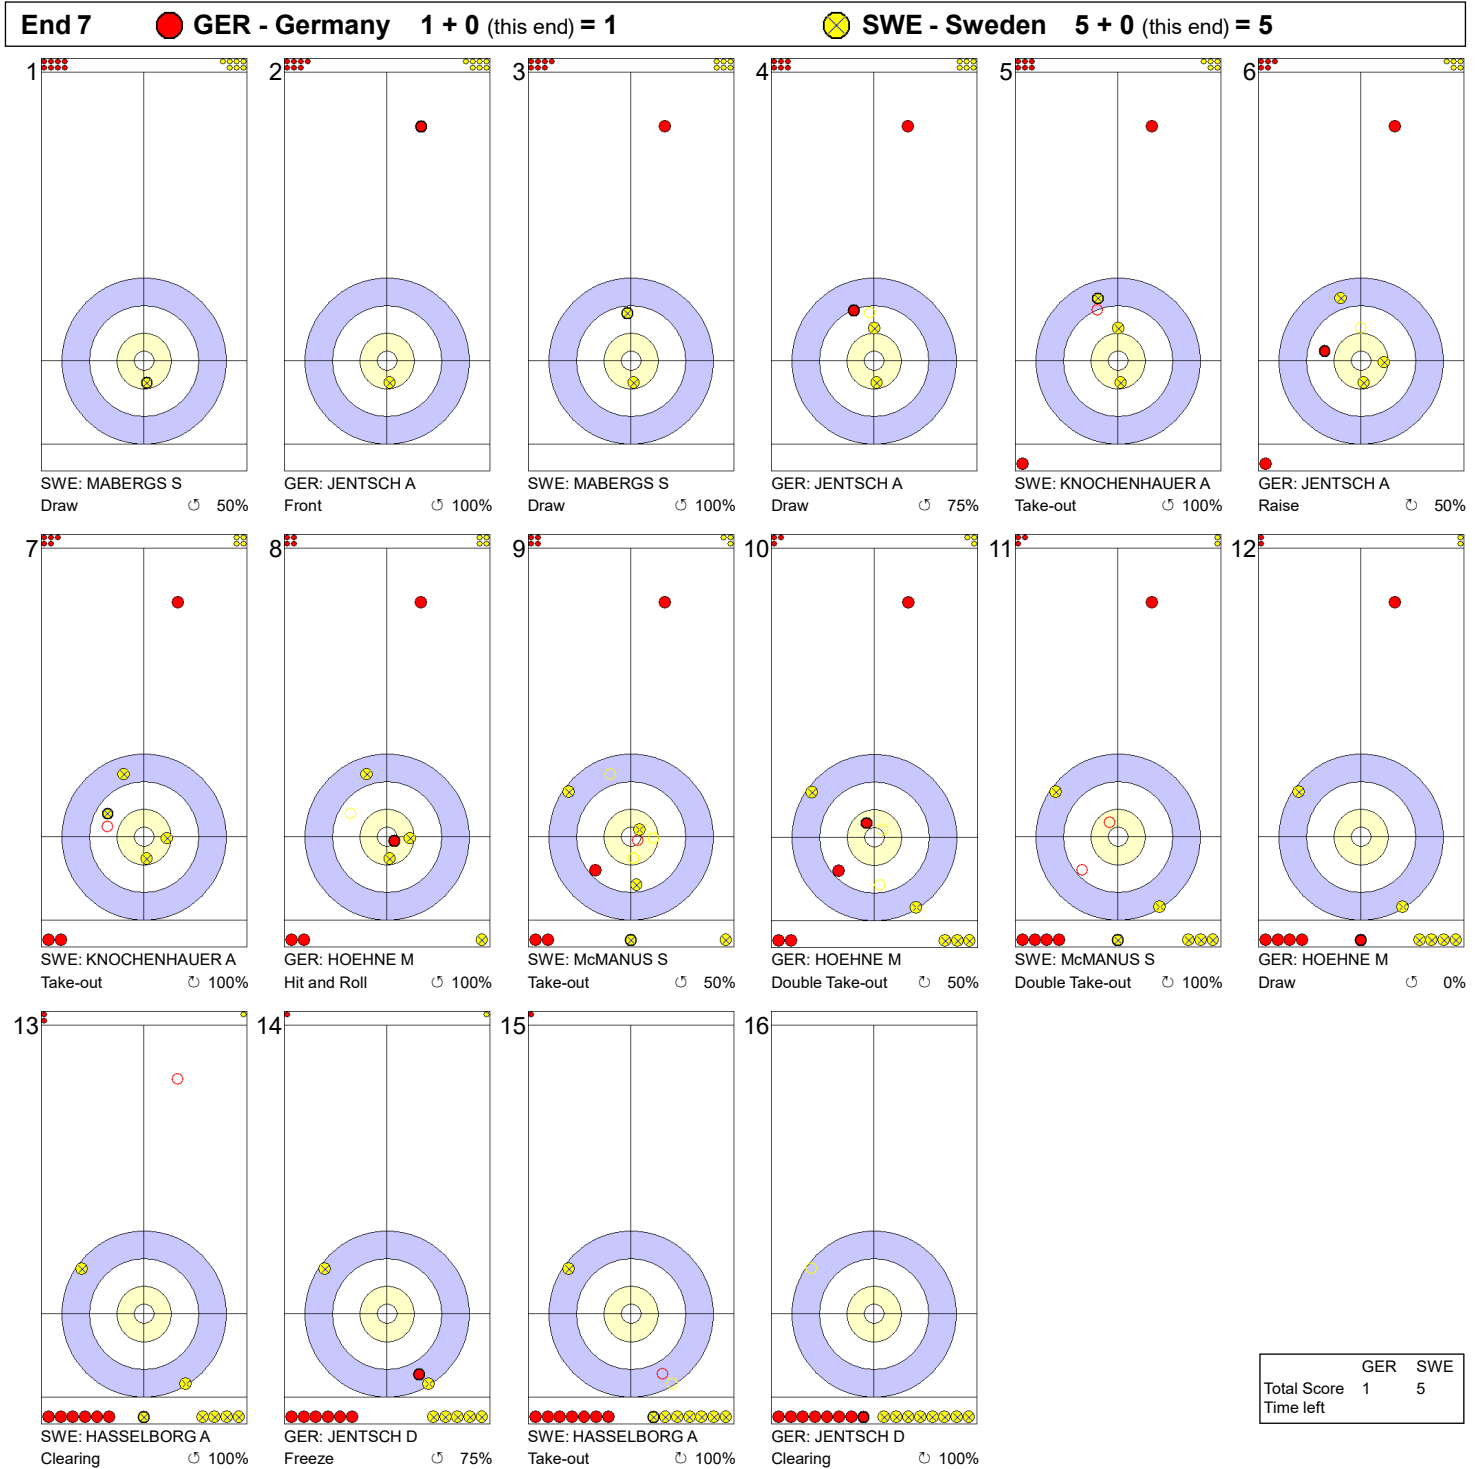

THU 6 MAY 2021
Start Time 14:00

Round Robin Session 20 - Sheet D

Game - Shot by Shot

Legend:
 ↻ Clockwise ↺ Counter-clockwise - Not considered

THU 6 MAY 2021
Start Time 14:00

Round Robin Session 20 - Sheet D

Game - Shot by Shot

Legend:
 ↻ Clockwise ↺ Counter-clockwise - Not considered

THU 6 MAY 2021
Start Time 14:00

Round Robin Session 20 - Sheet D

Game - Shot by Shot

Legend:
 ↻ Clockwise ↺ Counter-clockwise - Not considered

Game - Shot by Shot

Legend:
 ↻ Clockwise ↺ Counter-clockwise - Not considered