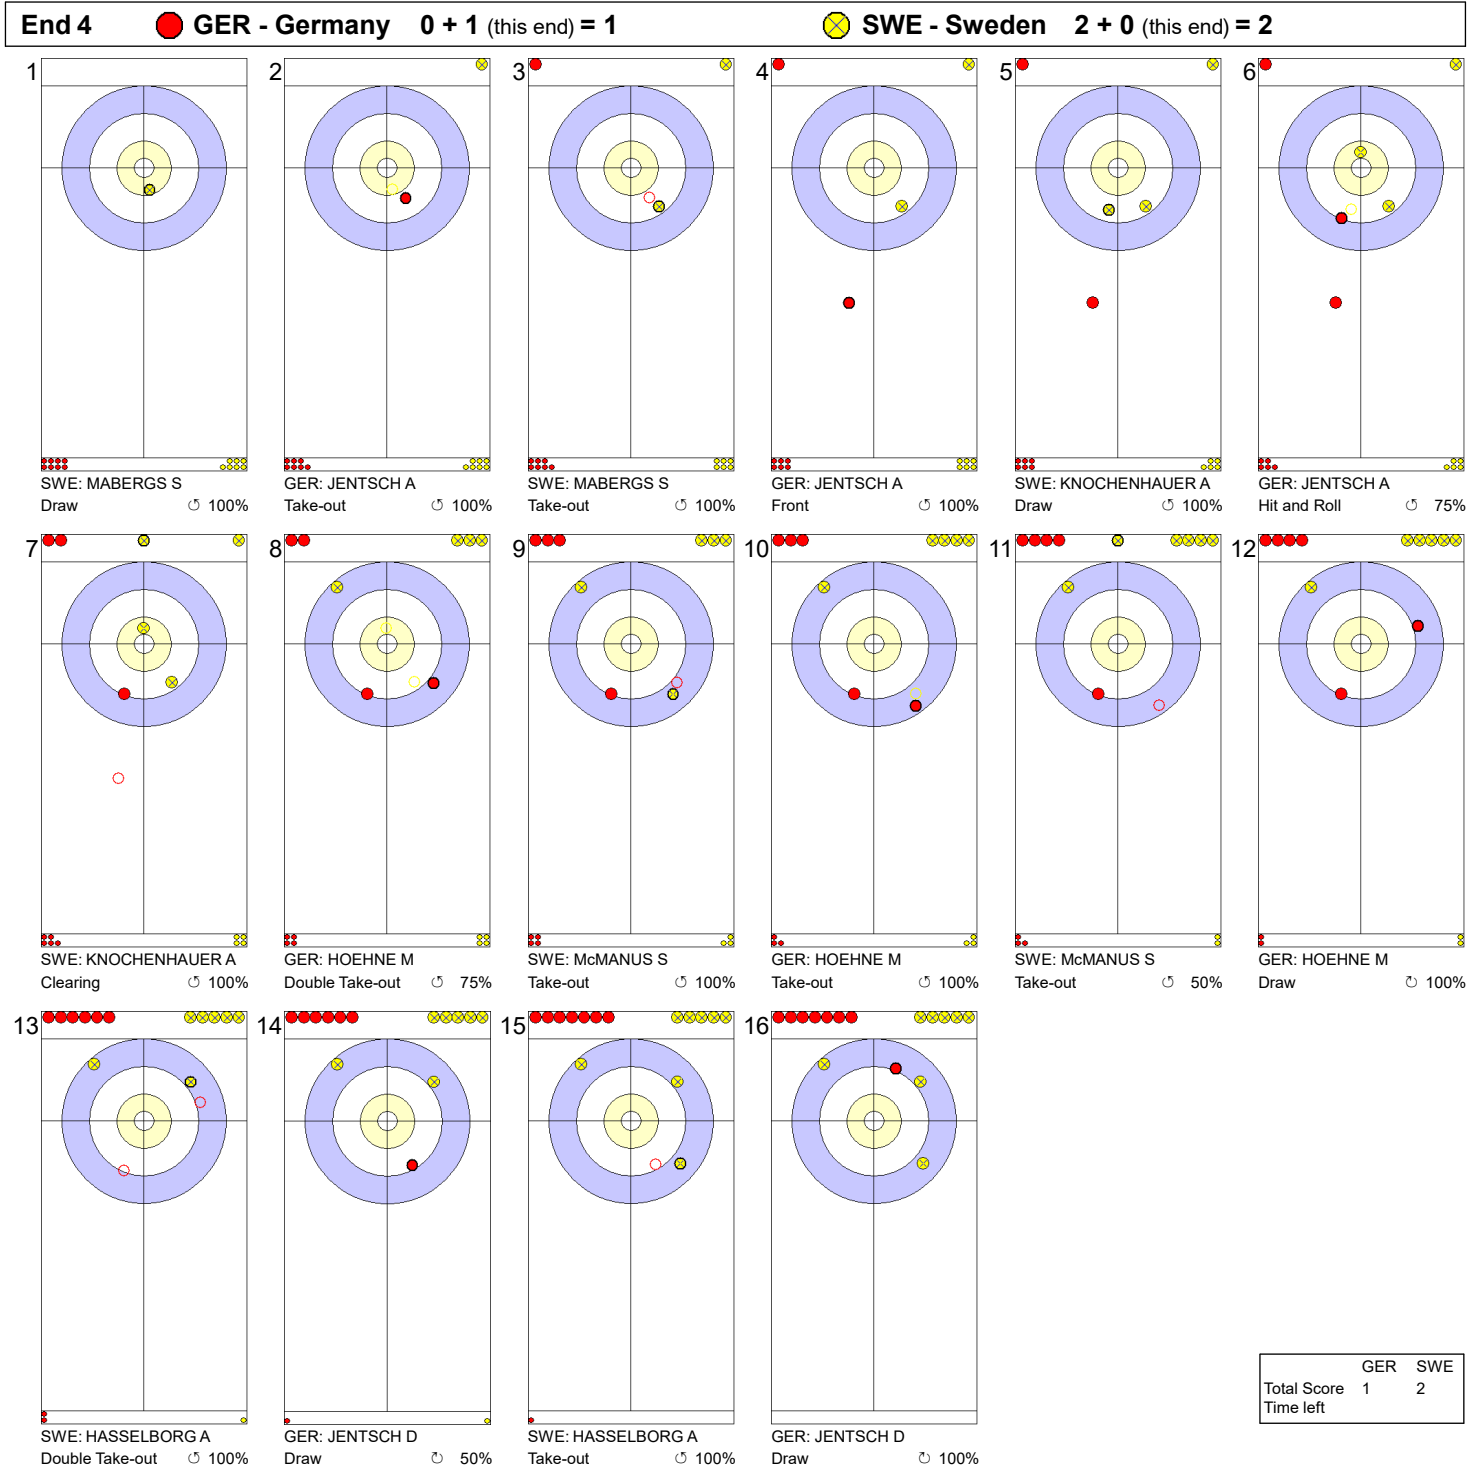

Game - Shot by Shot

Legend:
 ↻ Clockwise ↺ Counter-clockwise - Not considered

THU 6 MAY 2021
Start Time 14:00

Round Robin Session 20 - Sheet D

Game - Shot by Shot

Legend:
 ↻ Clockwise ↺ Counter-clockwise - Not considered

THU 6 MAY 2021
Start Time 14:00

Round Robin Session 20 - Sheet D

Game - Shot by Shot

Legend:
 ↻ Clockwise ↺ Counter-clockwise - Not considered

THU 6 MAY 2021
Start Time 14:00

Round Robin Session 20 - Sheet D