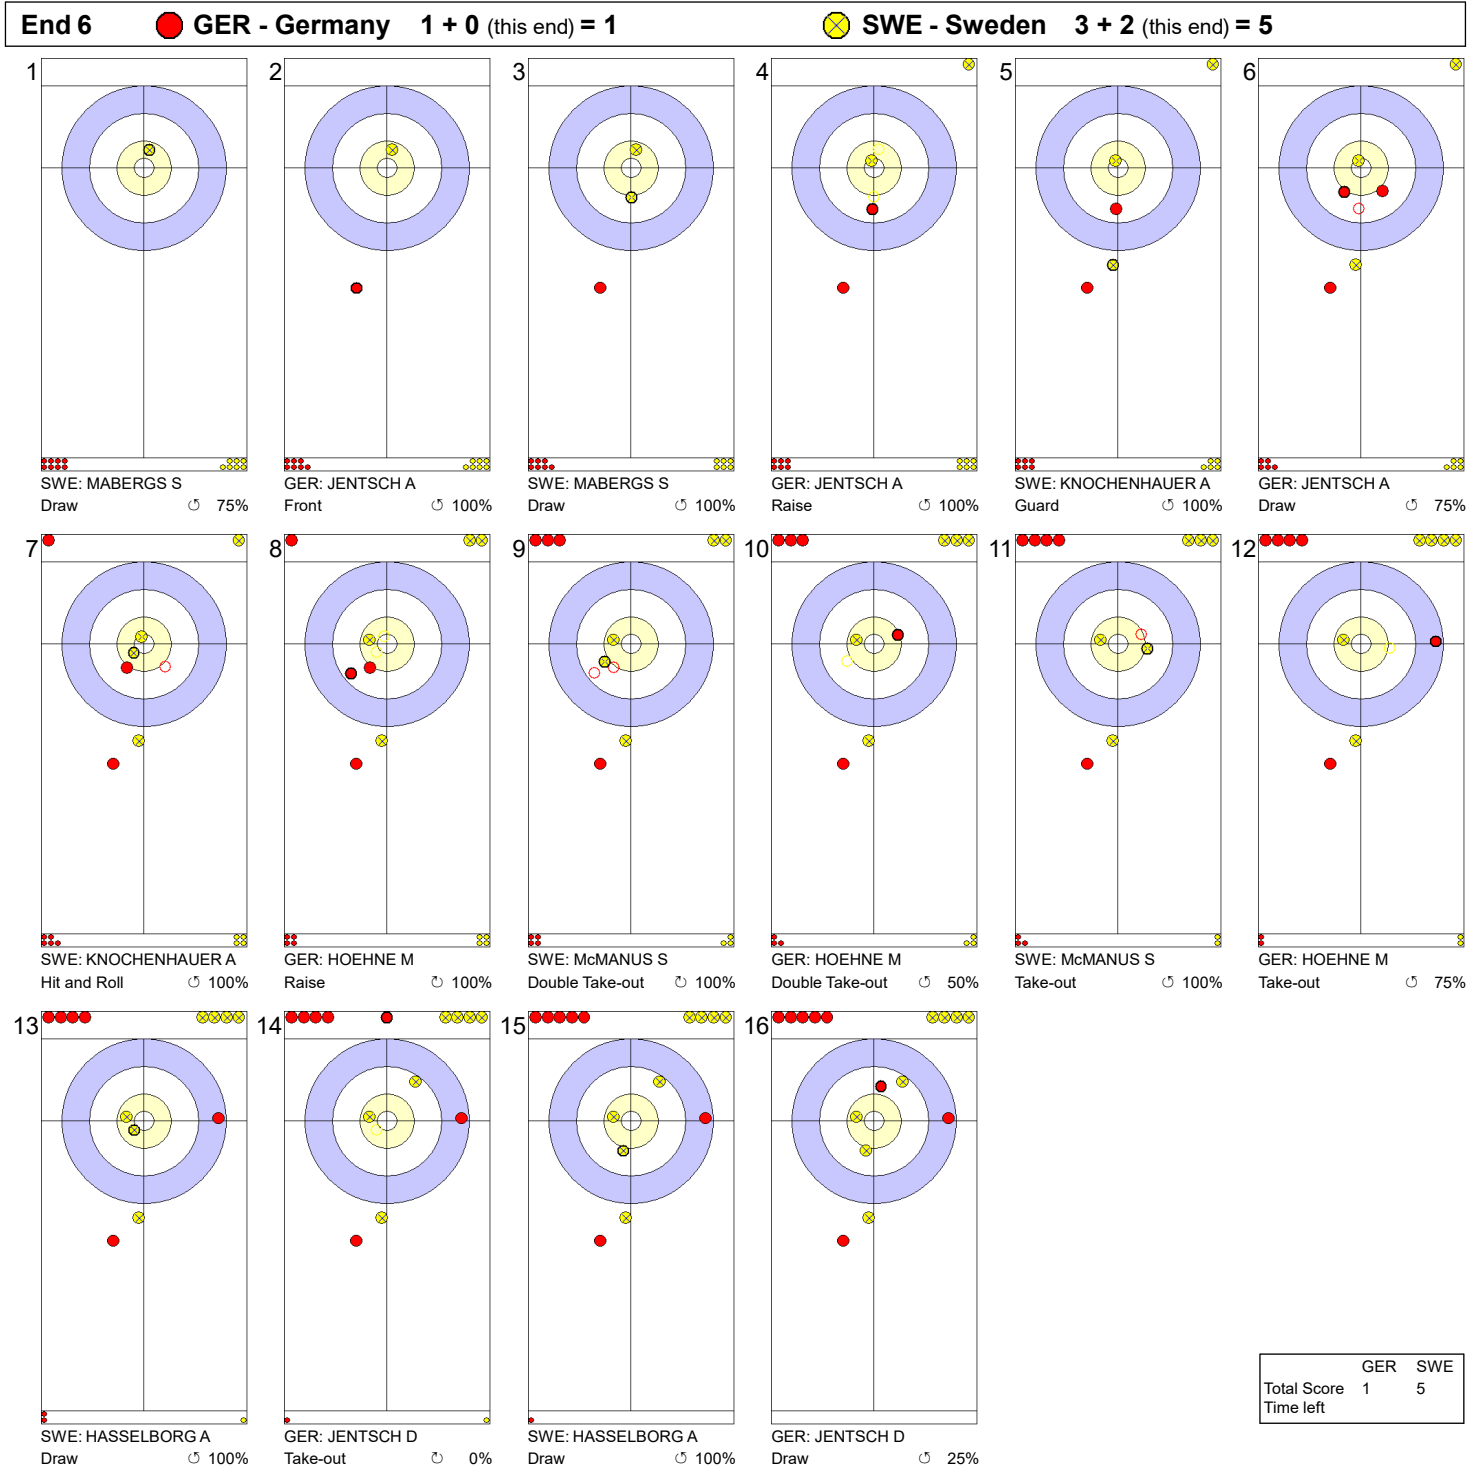

THU 6 MAY 2021
Start Time 14:00

Round Robin Session 20 - Sheet D

Game - Shot by Shot

Legend:
 ↻ Clockwise ↺ Counter-clockwise - Not considered

THU 6 MAY 2021
Start Time 14:00

Round Robin Session 20 - Sheet D

Game - Shot by Shot

Legend:
 ↻ Clockwise ↺ Counter-clockwise - Not considered

THU 6 MAY 2021
Start Time 14:00

Round Robin Session 20 - Sheet D

Game - Shot by Shot

Legend:
 ↻ Clockwise ↺ Counter-clockwise - Not considered

Game - Shot by Shot

Legend:
 ↻ Clockwise ↺ Counter-clockwise - Not considered