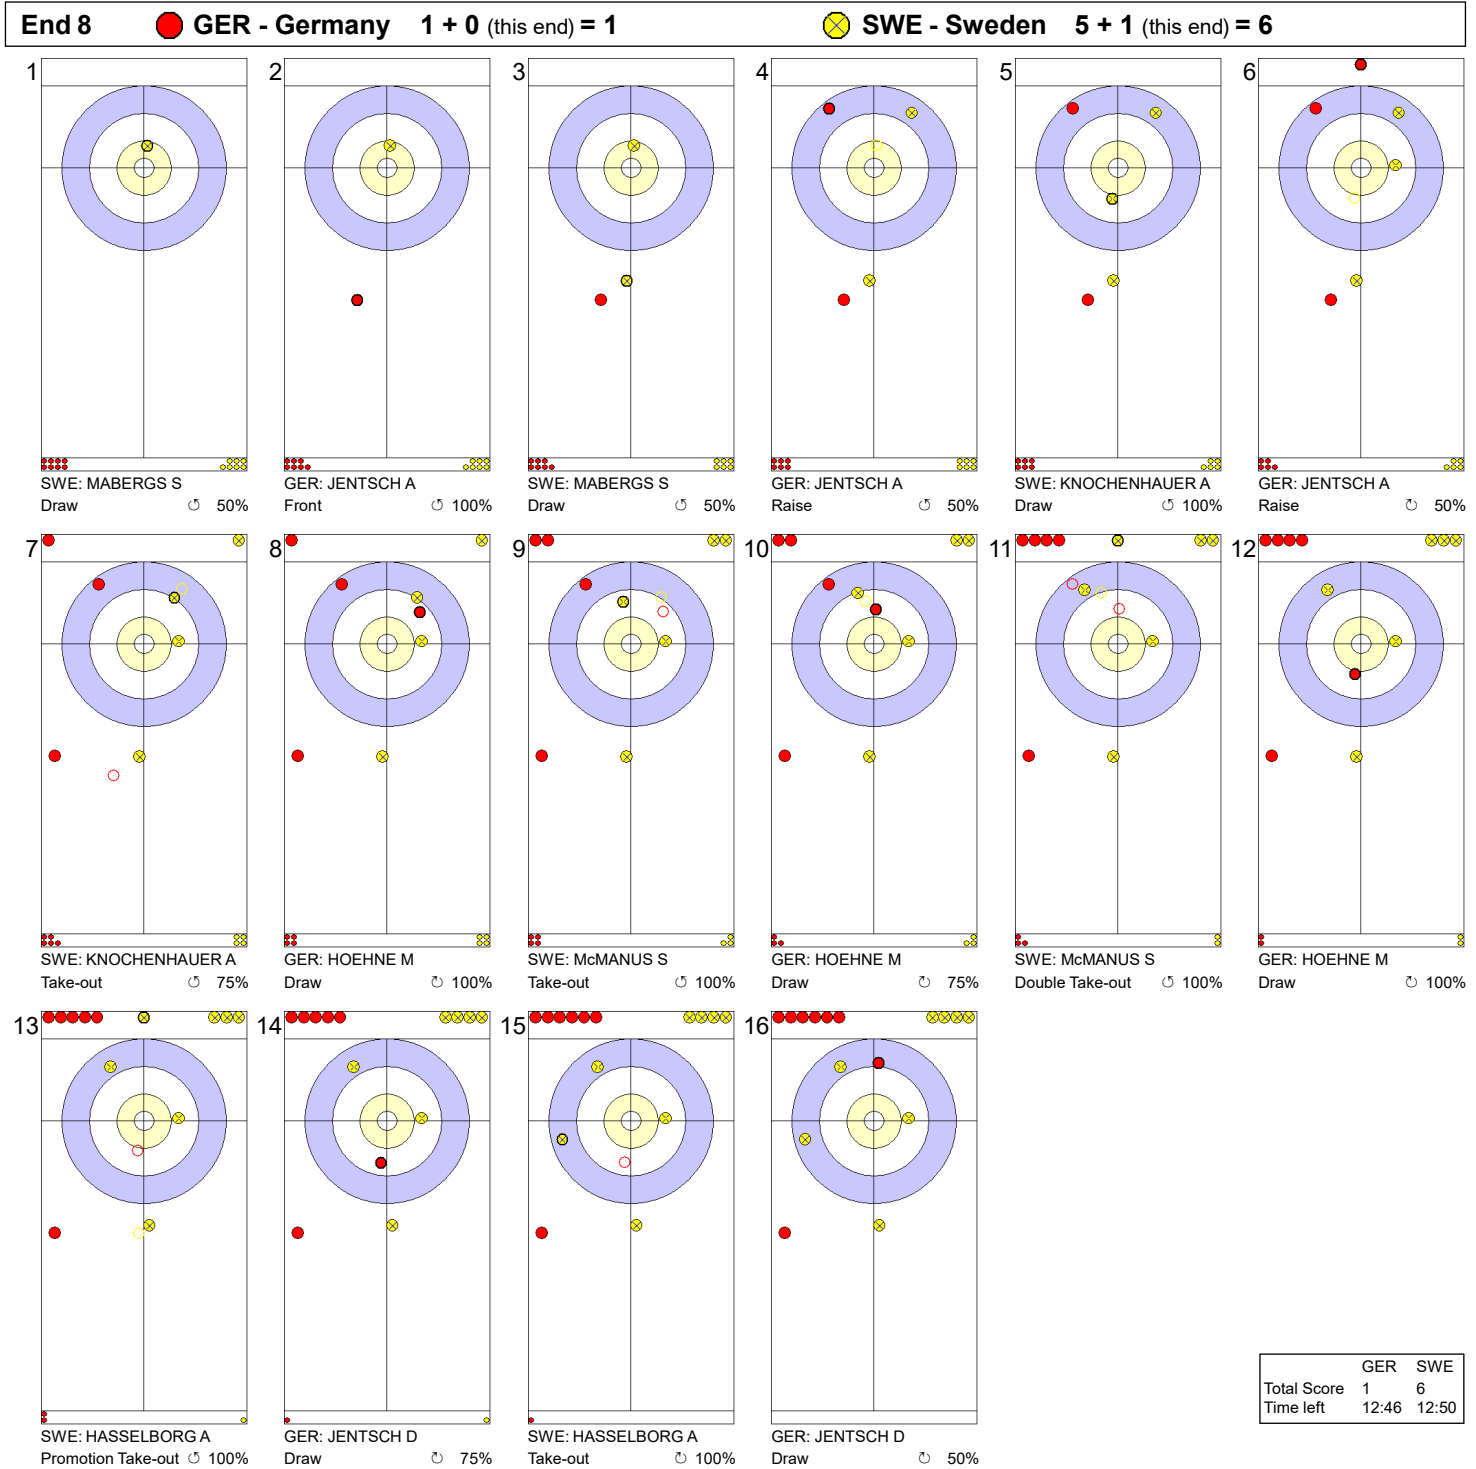

THU 6 MAY 2021
Start Time 14:00

Round Robin Session 20 - Sheet D

Game - Shot by Shot

Legend:
 ↻ Clockwise ↺ Counter-clockwise - Not considered

THU 6 MAY 2021
Start Time 14:00

Round Robin Session 20 - Sheet D

Game - Shot by Shot

Legend:
 ↻ Clockwise ↺ Counter-clockwise - Not considered

THU 6 MAY 2021
Start Time 14:00

Round Robin Session 20 - Sheet D

Game - Shot by Shot

Legend:
 ↻ Clockwise ↺ Counter-clockwise - Not considered

Game - Shot by Shot

Legend:
 ↻ Clockwise ↺ Counter-clockwise - Not considered