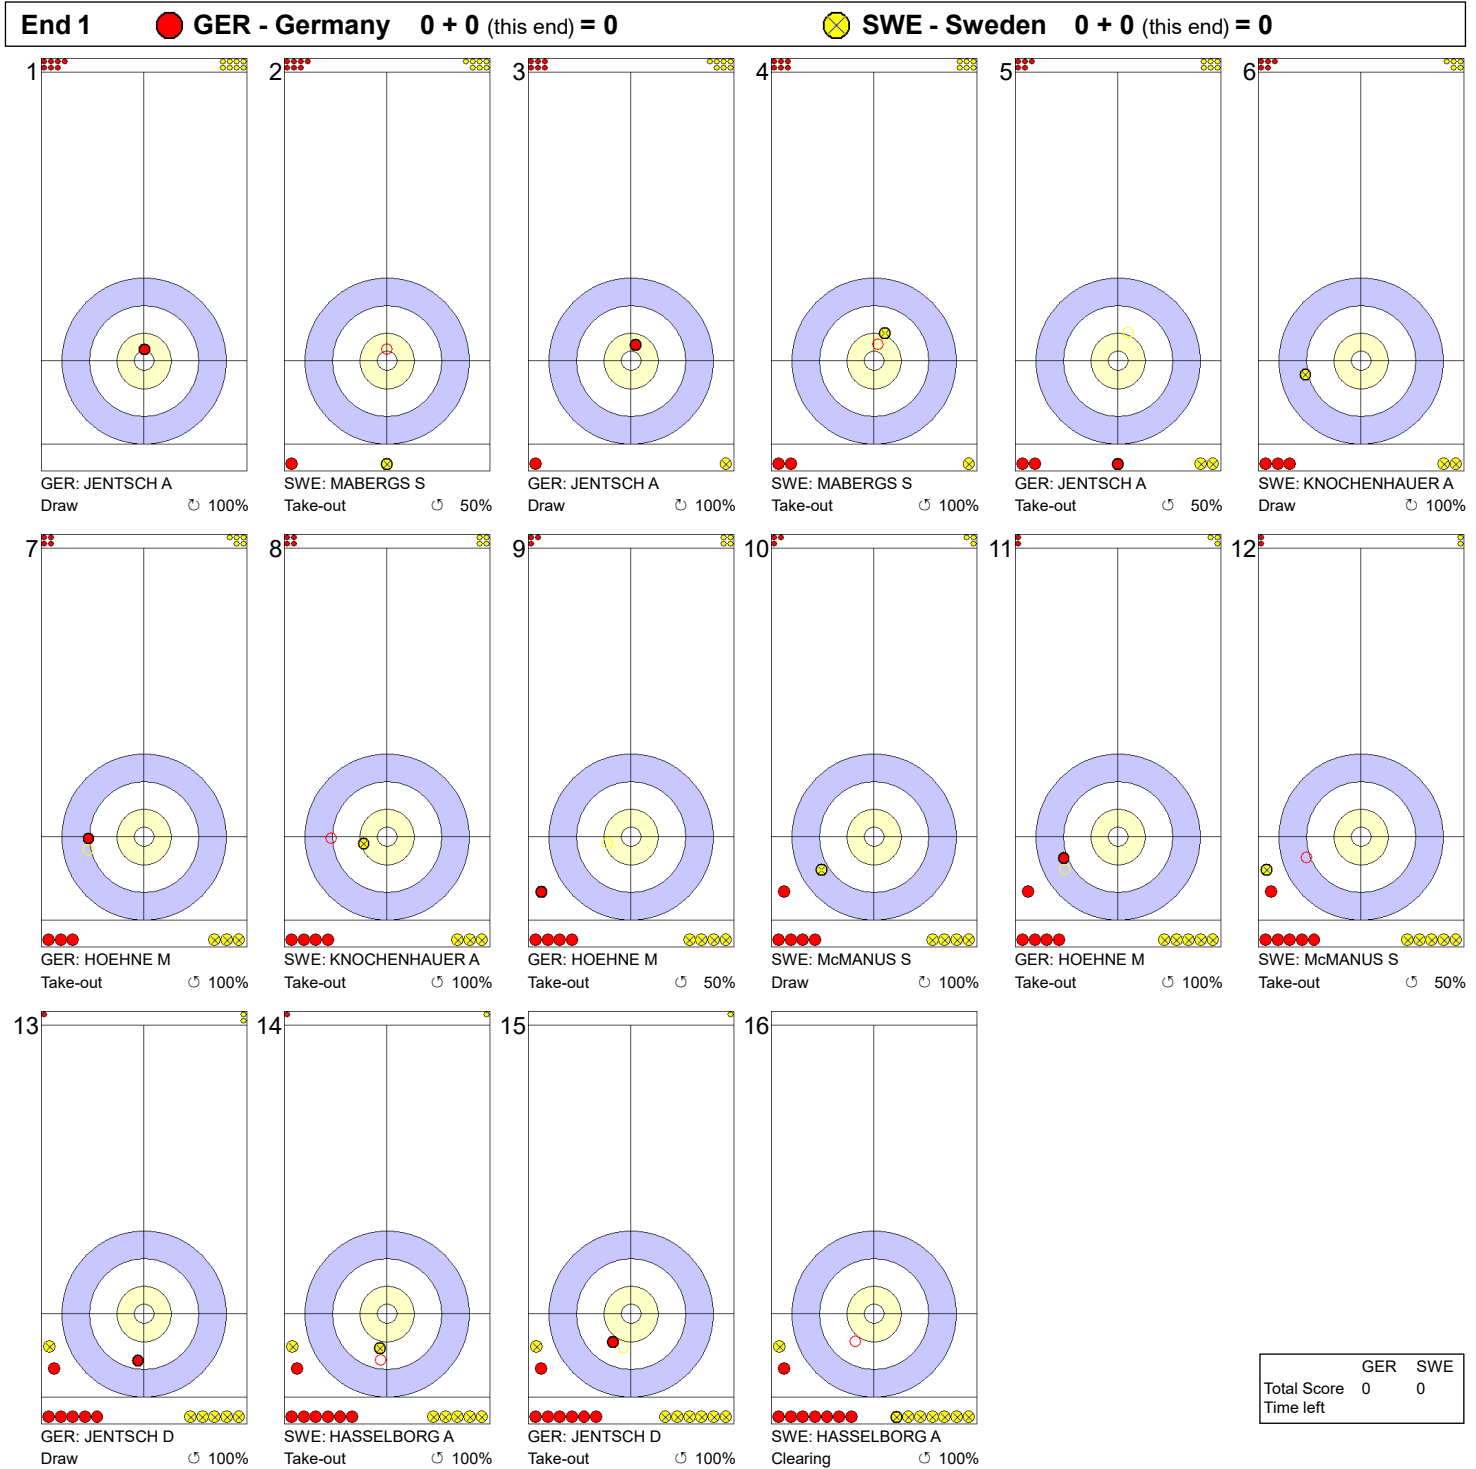

THU 6 MAY 2021
Start Time 14:00

Round Robin Session 20 - Sheet D

Game - Shot by Shot

Legend:
 Clockwise
 Counter-clockwise
 - Not considered

THU 6 MAY 2021
Start Time 14:00

Round Robin Session 20 - Sheet D

Game - Shot by Shot

Legend:
 ↻ Clockwise ↺ Counter-clockwise - Not considered

THU 6 MAY 2021
Start Time 14:00

Round Robin Session 20 - Sheet D

Game - Shot by Shot

Legend:
 ↻ Clockwise ↺ Counter-clockwise - Not considered

THU 6 MAY 2021
Start Time 14:00

Round Robin Session 20 - Sheet D

Game - Shot by Shot

Legend:
 ↻ Clockwise ↺ Counter-clockwise - Not considered

THU 6 MAY 2021
Start Time 14:00

Round Robin Session 20 - Sheet D