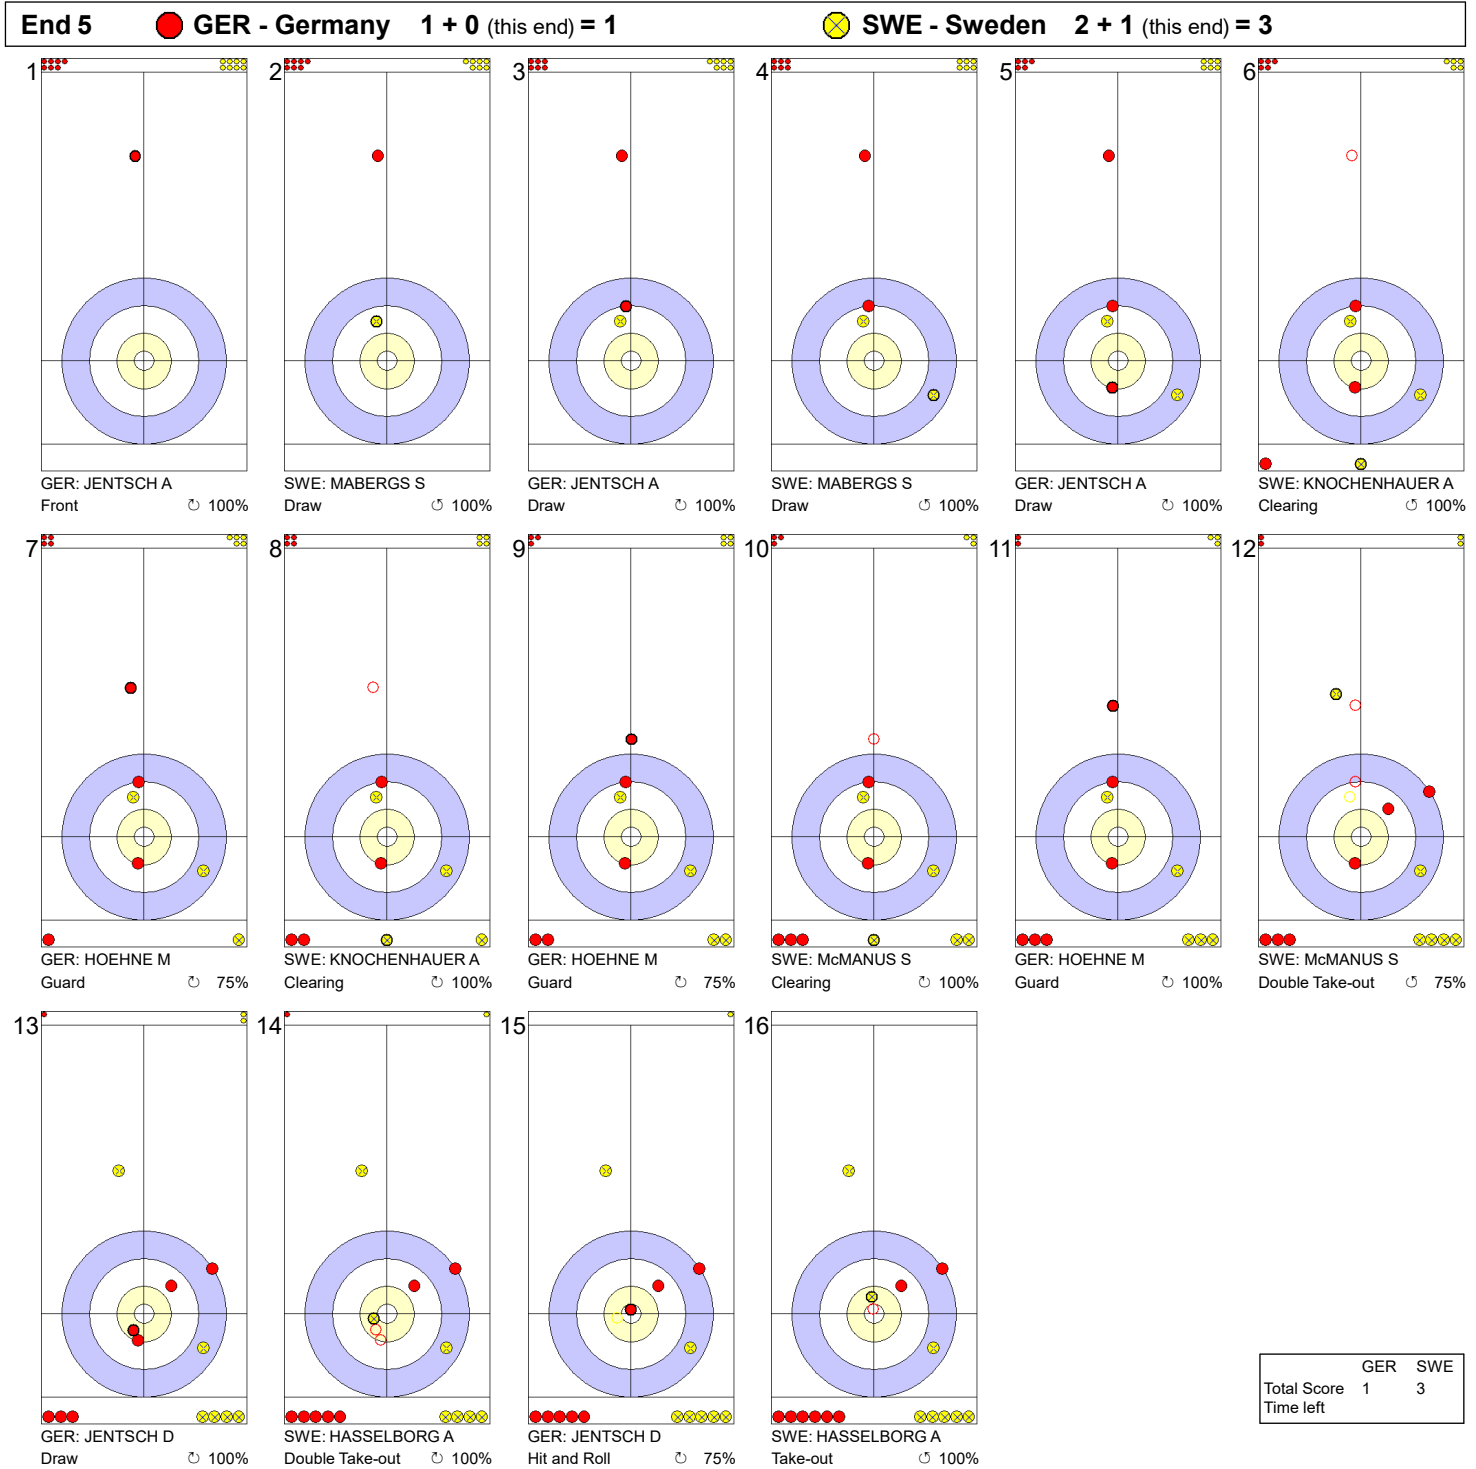

THU 6 MAY 2021
Start Time 14:00

Round Robin Session 20 - Sheet D

Game - Shot by Shot

Legend:
 ↻ Clockwise ↺ Counter-clockwise - Not considered

THU 6 MAY 2021
Start Time 14:00

Round Robin Session 20 - Sheet D

Game - Shot by Shot

Legend:
 ↻ Clockwise ↺ Counter-clockwise - Not considered

THU 6 MAY 2021
Start Time 14:00

Round Robin Session 20 - Sheet D

Game - Shot by Shot

Legend:
 ↻ Clockwise ↺ Counter-clockwise - Not considered

Game - Shot by Shot

Legend:
 ↻ Clockwise ↺ Counter-clockwise - Not considered