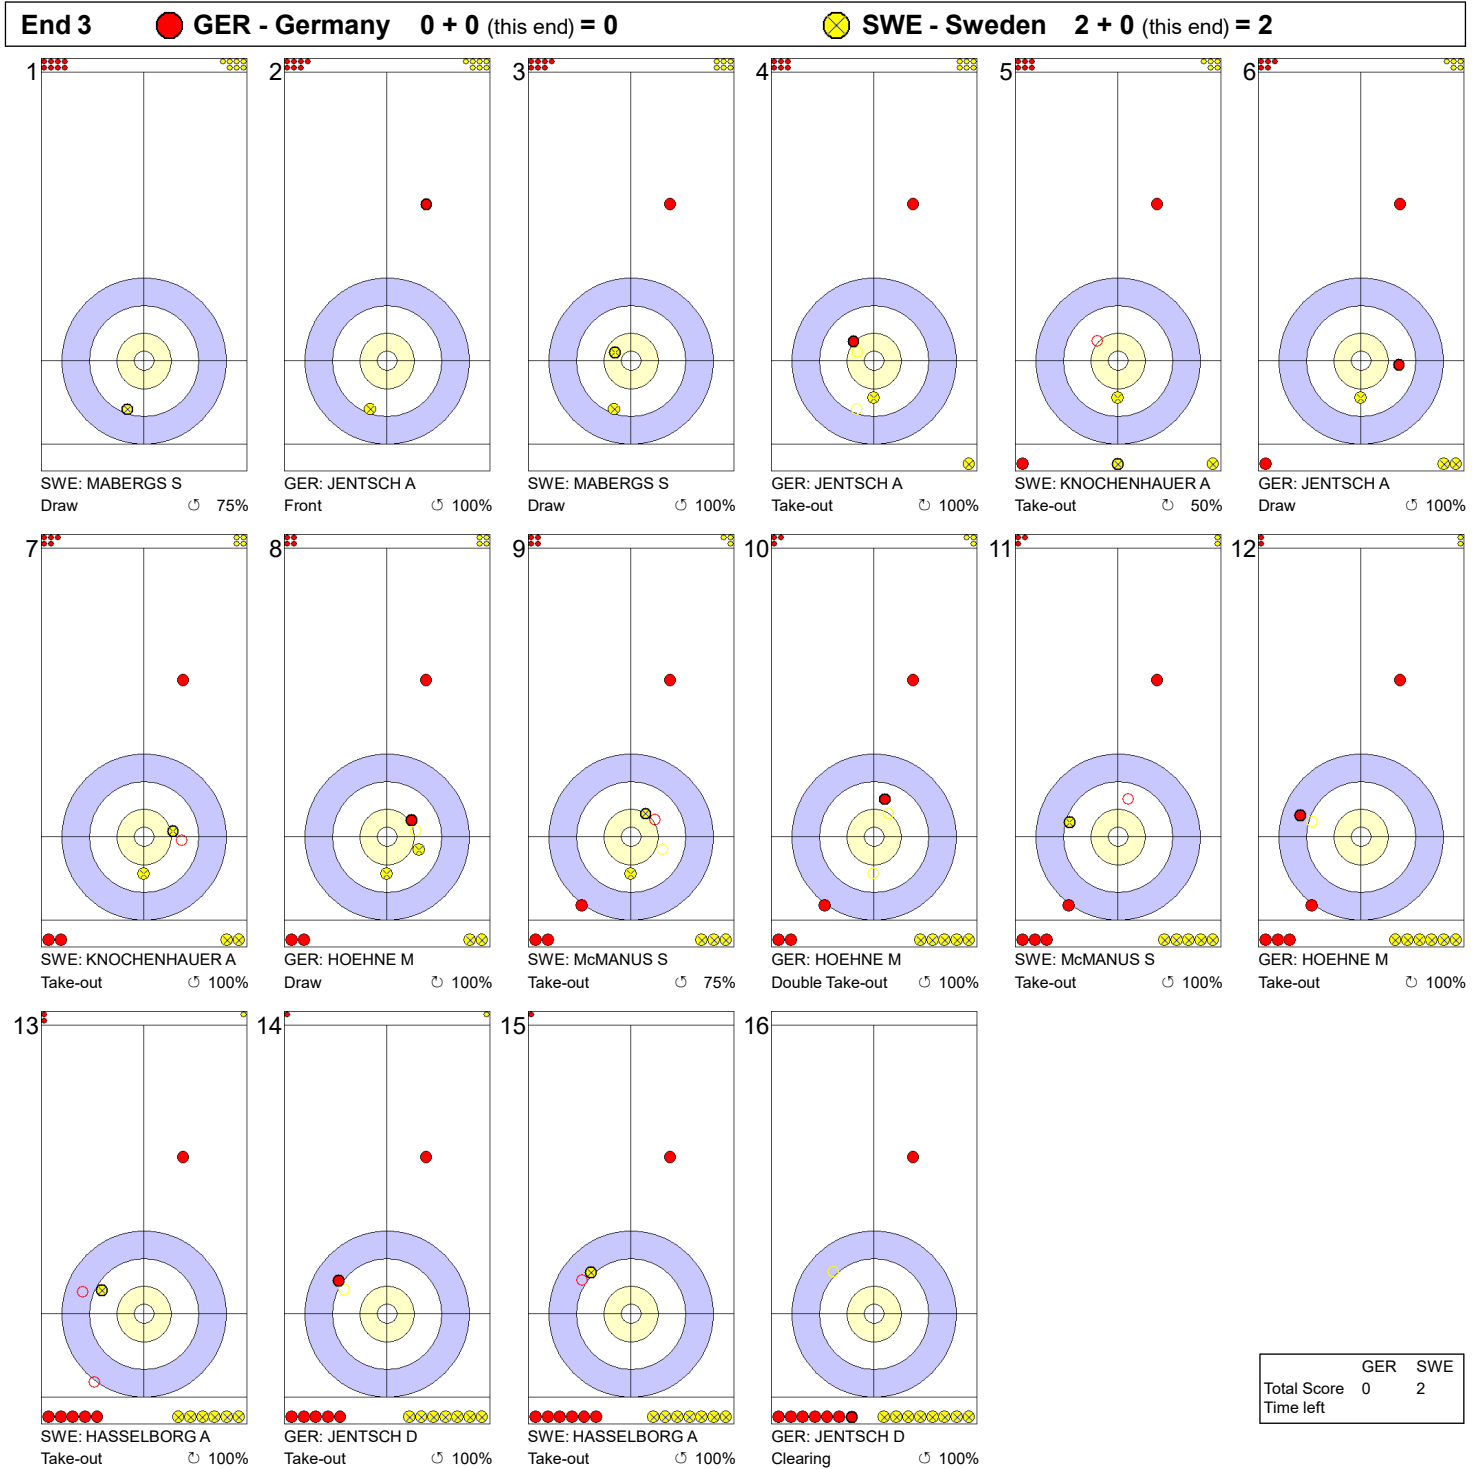

THU 6 MAY 2021
Start Time 14:00

Round Robin Session 20 - Sheet D

Game - Shot by Shot

Legend:
 Clockwise
 Counter-clockwise
 - Not considered

THU 6 MAY 2021
Start Time 14:00

Round Robin Session 20 - Sheet D

Game - Shot by Shot

Legend:
 ↻ Clockwise ↺ Counter-clockwise - Not considered

THU 6 MAY 2021
Start Time 14:00

Round Robin Session 20 - Sheet D

Game - Shot by Shot

Legend:
 ↻ Clockwise ↺ Counter-clockwise - Not considered

THU 6 MAY 2021
Start Time 14:00

Round Robin Session 20 - Sheet D

Game - Shot by Shot

Legend:
 ↻ Clockwise ↺ Counter-clockwise - Not considered

THU 6 MAY 2021
Start Time 14:00

Round Robin Session 20 - Sheet D